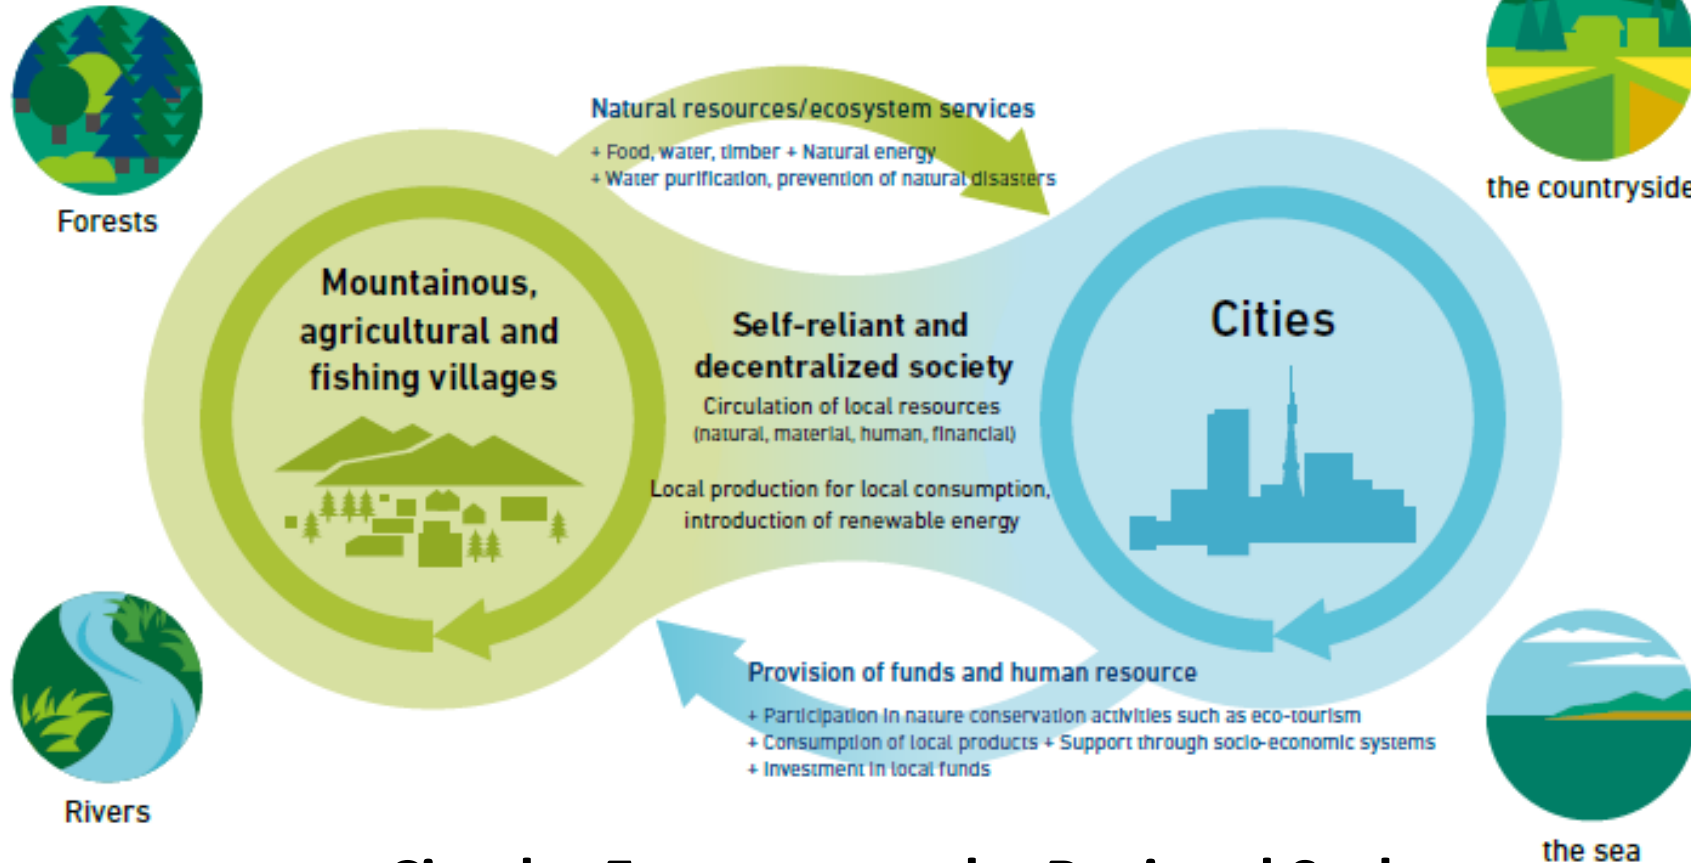

**Post-Coronavirus Recovery**

New Growth Strategy

- Transform cities into a modern, resource-efficient, and competitive economy
- Integrate Public Health Measures in Urban Planning

## 2. “Green Deal”: What does it cover?

## 3. “Urban-Rural” Linkage

### Emerging Trend in 21<sup>st</sup> Century

- Population decline
- Ageing of population
- Lack of labor force in agriculture, forestry and other activities to maintain ecosystem service functions