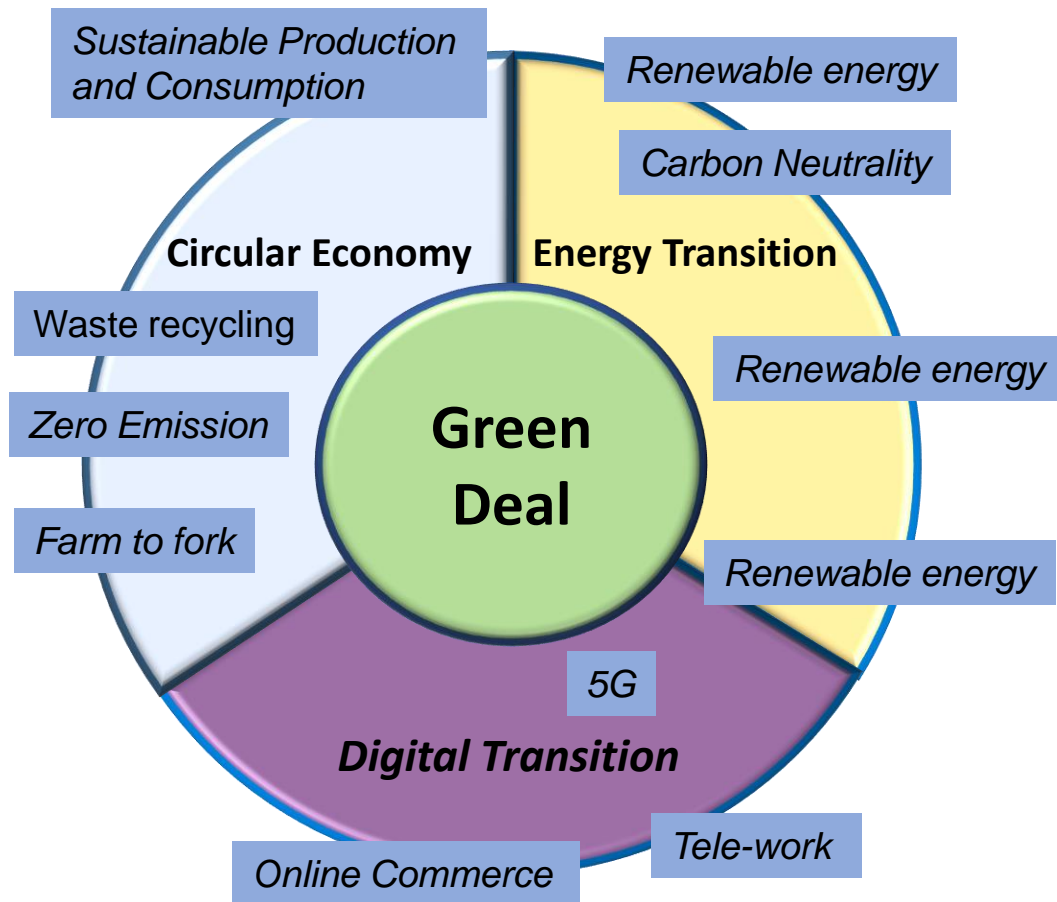

2. “Green Deal”: What does it cover?